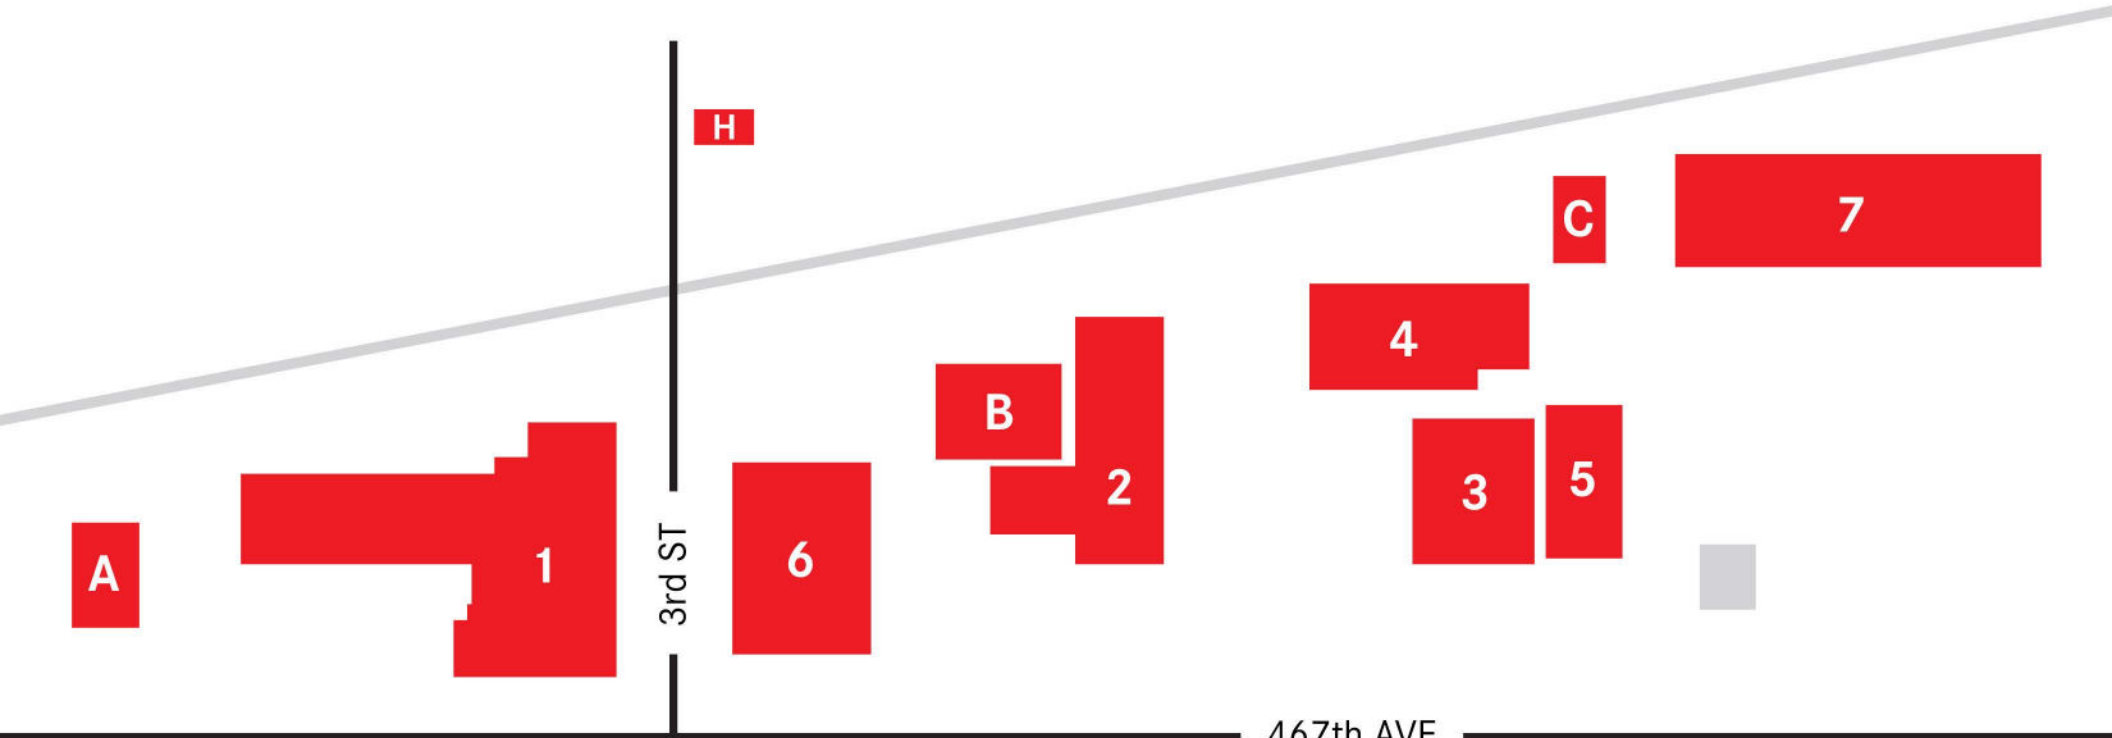

ROSENBAUER SOUTH DAKOTA CAMPUS

100 3RD ST, LYONS, SD 57041

- **1 Offices:** Parts, Purchasing, Contracting, Warranty/Service, Sales and Engineering
  Production: Body Electric, QC, Metal Fab, Test Pit
- **2 Production:** Finish, Detail, Mod Squad and Warehouse B
- **3 Production:** Pump Install and Bumpers, Drivers
- **4 Production:** Paint
- **5 Production:** Body Electric/Finish (Big Rescues and Tillers)
- **6 Production:** Cab Electric and Clean-Up
  Offices: Office Coordinator, Human Resources, Director of Operations, Production Manager, Finance, IT, PreSales
- **A Warehouse:** Material Storage
- **B Warehouse:** Materials & Parts
- **C Warehouse:** Storage & Overflow
- **H Warehouse:** Storage & Overflow