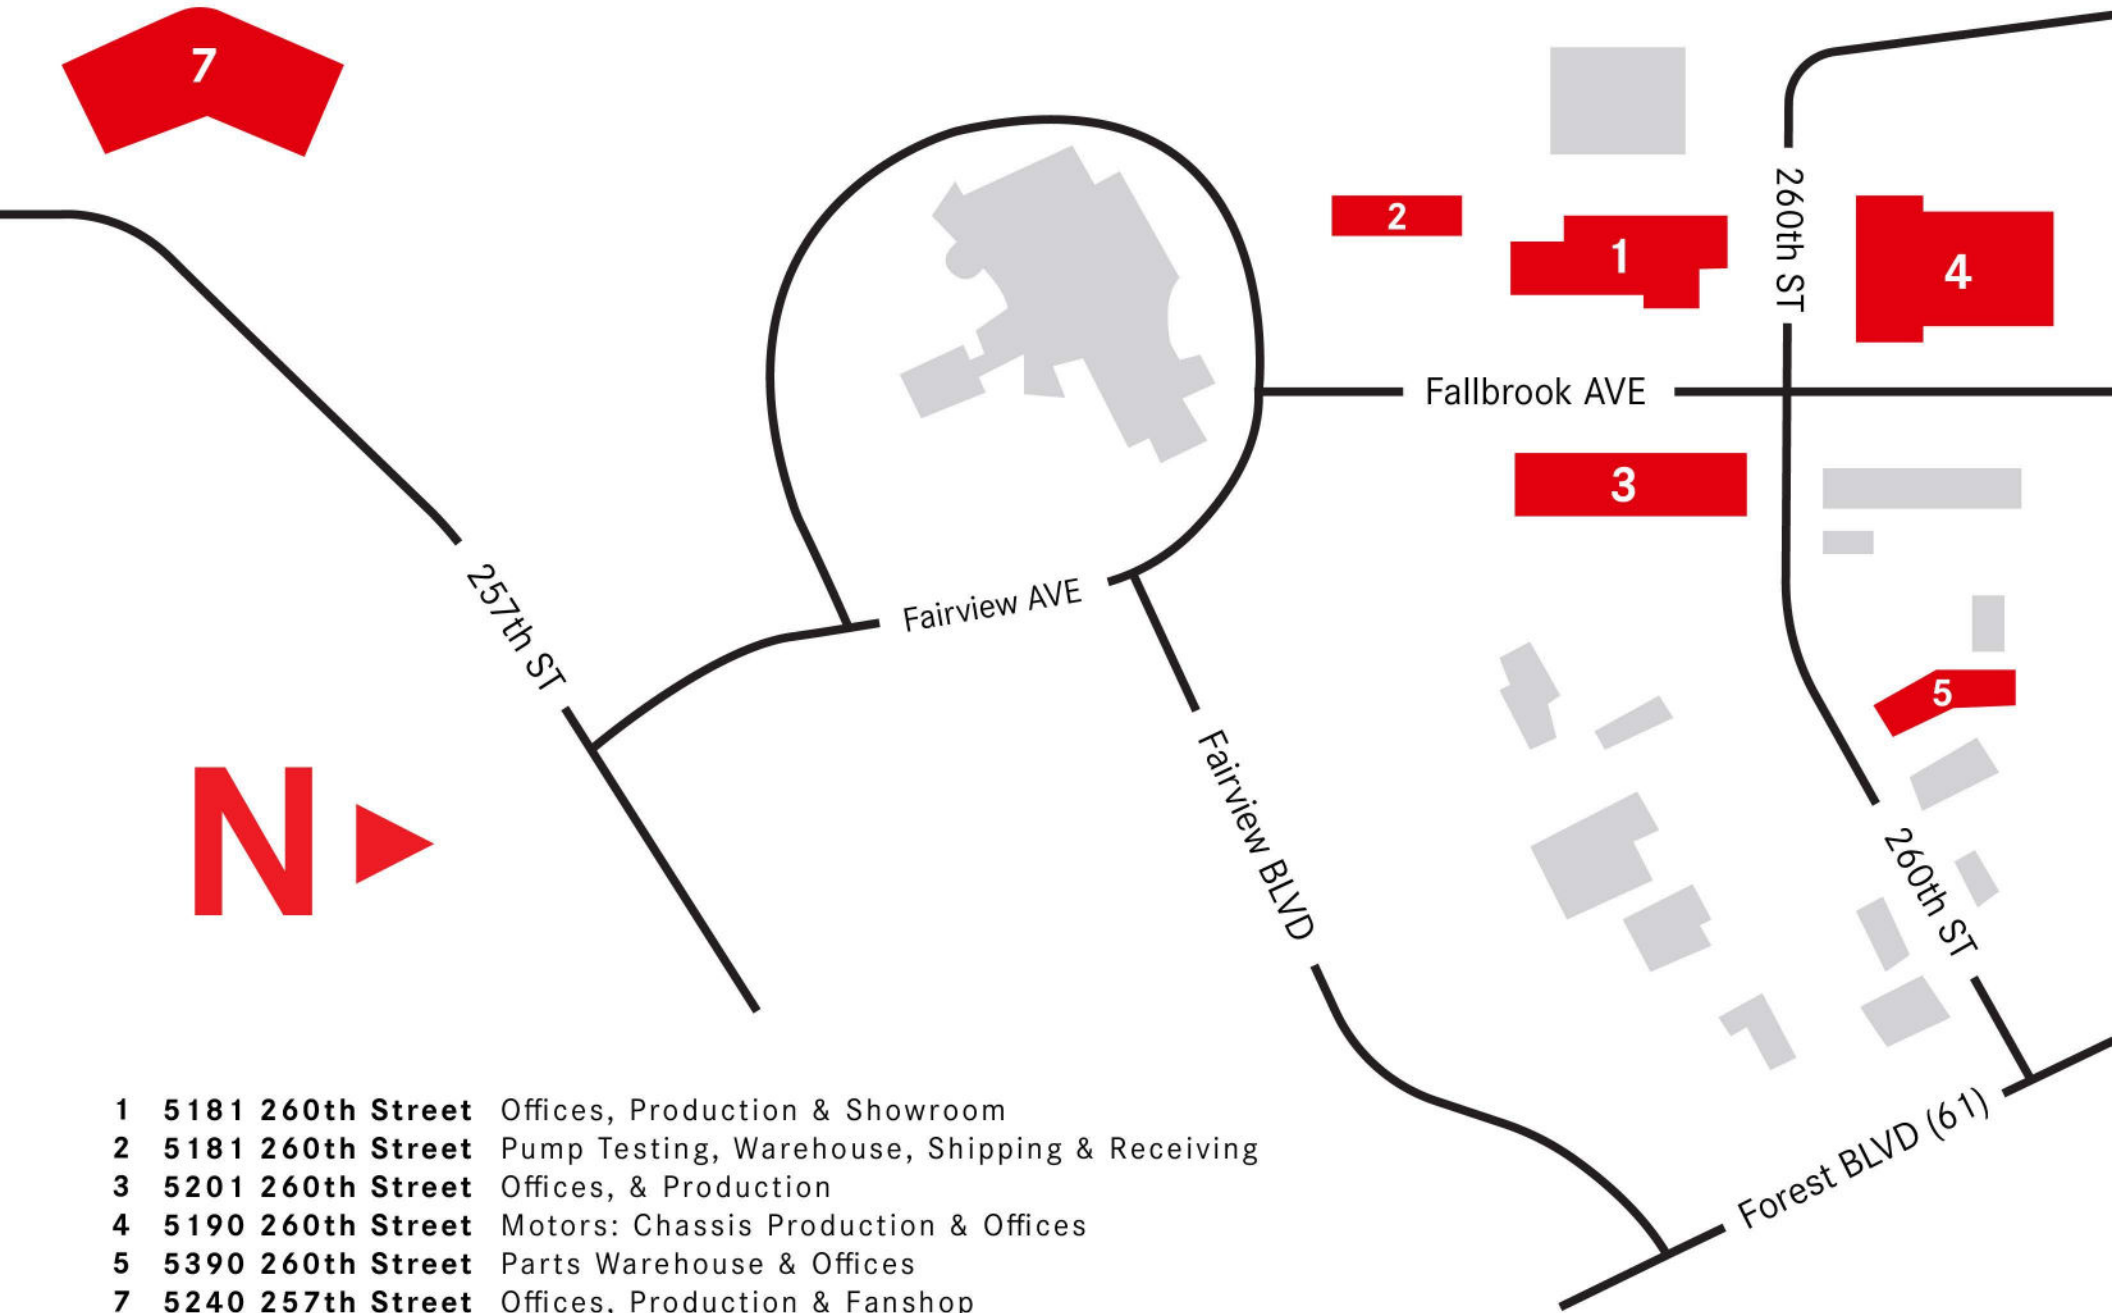

ROSENBAUER MINNESOTA CAMPUS

- 1 5181 260th Street Offices, Production & Showroom
- 2 5181 260th Street Pump Testing, Warehouse, Shipping & Receiving
- 3 5201 260th Street Offices, & Production
- 4 5190 260th Street Motors: Chassis Production & Offices
- 5 5390 260th Street Parts Warehouse & Offices
- 7 5240 257th Street Offices, Production & Fanshop